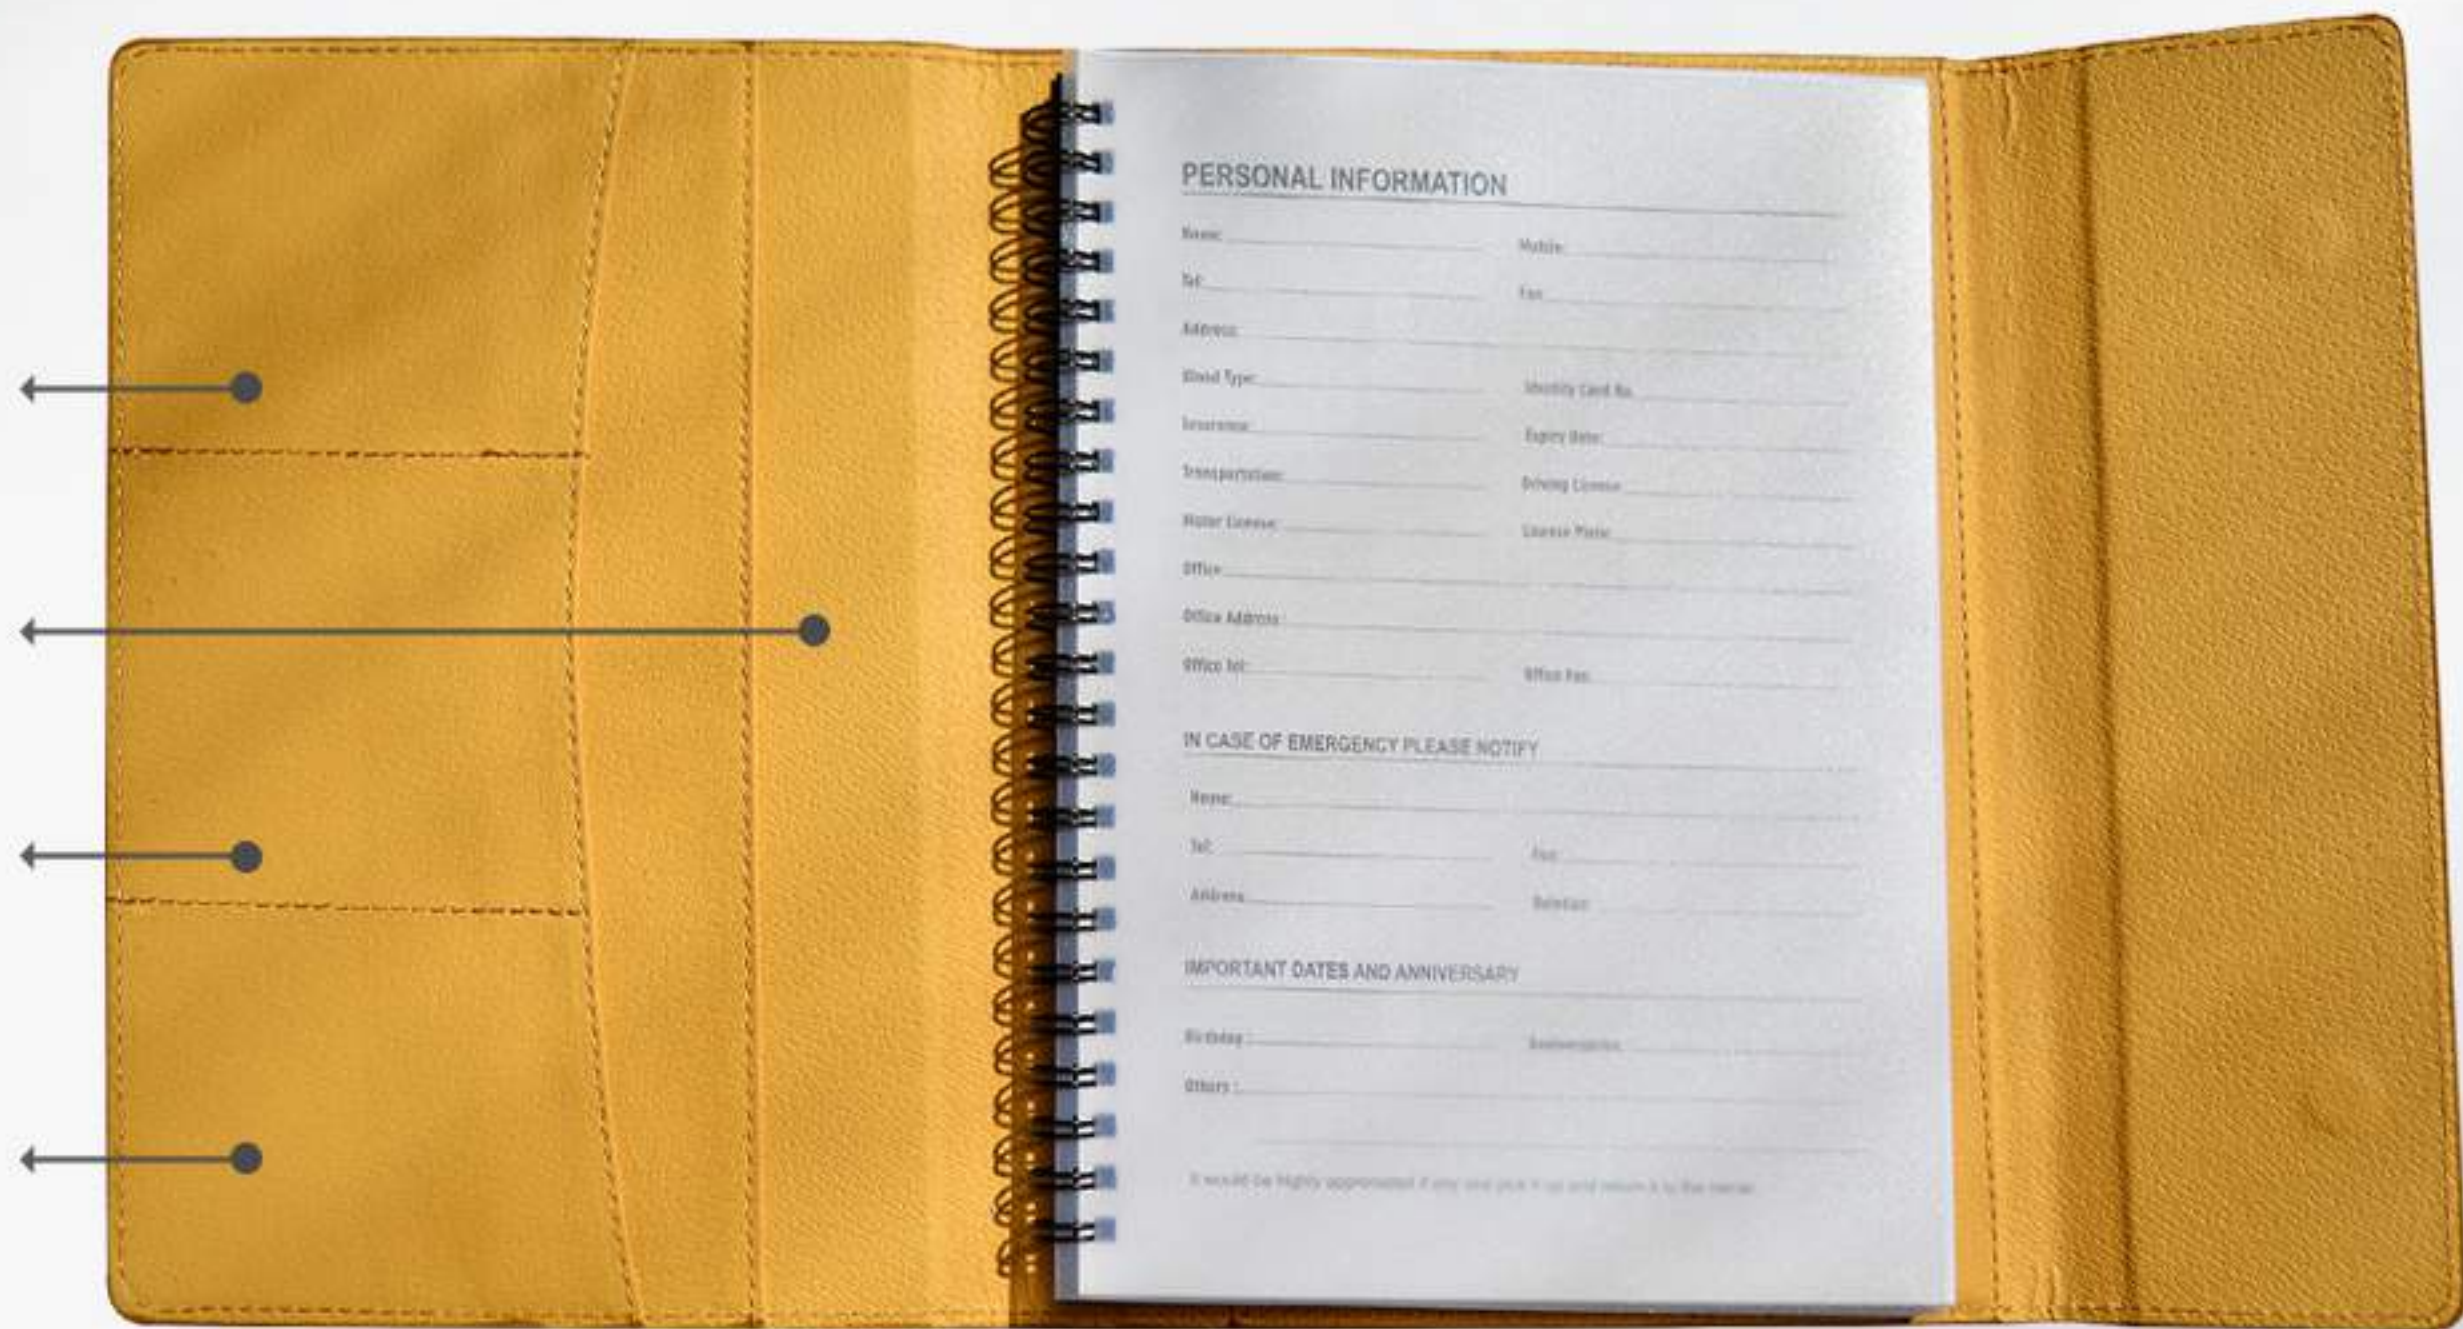

ORGANISER
ESSENTIAL SERIES
MODEL - SCOUT

The **SCOUT** is a contemporary addition to our Essential series collection. It is designed keep the few of the basic requirements of an executives for their day to day work. Small details like the weight, textured fabric. Space for cards, currencies, notes/brochures, great workmanship are sure to meet the needs of the contemporary business person on the move.

FRONT

BACK

SCOUT

Size : A5 (210 x 148mm)

Layout : Lines without dates 160 sheets refillable notepad

Features :

Textured covers with dual tone fabric

Provision for Pen

Personnel Information and calendar integrated

3 small pouches for Visiting cards, Currencies etc

1 A5 size space for keeping Business notes

Refillable note pad

Note pad without Date for usage as per requirements

Great workmanship

Customization :

Front Panel Full

First page of the note pad

SPACE FOR CURRENCY, BUSINESS CARDS AND BUSINESS NOTES

ADMIRABLE WORKMANSHIP

REFILLABLE
HIGH QUALITY
NOTEPAD
WITHOUT DATES

Packaging